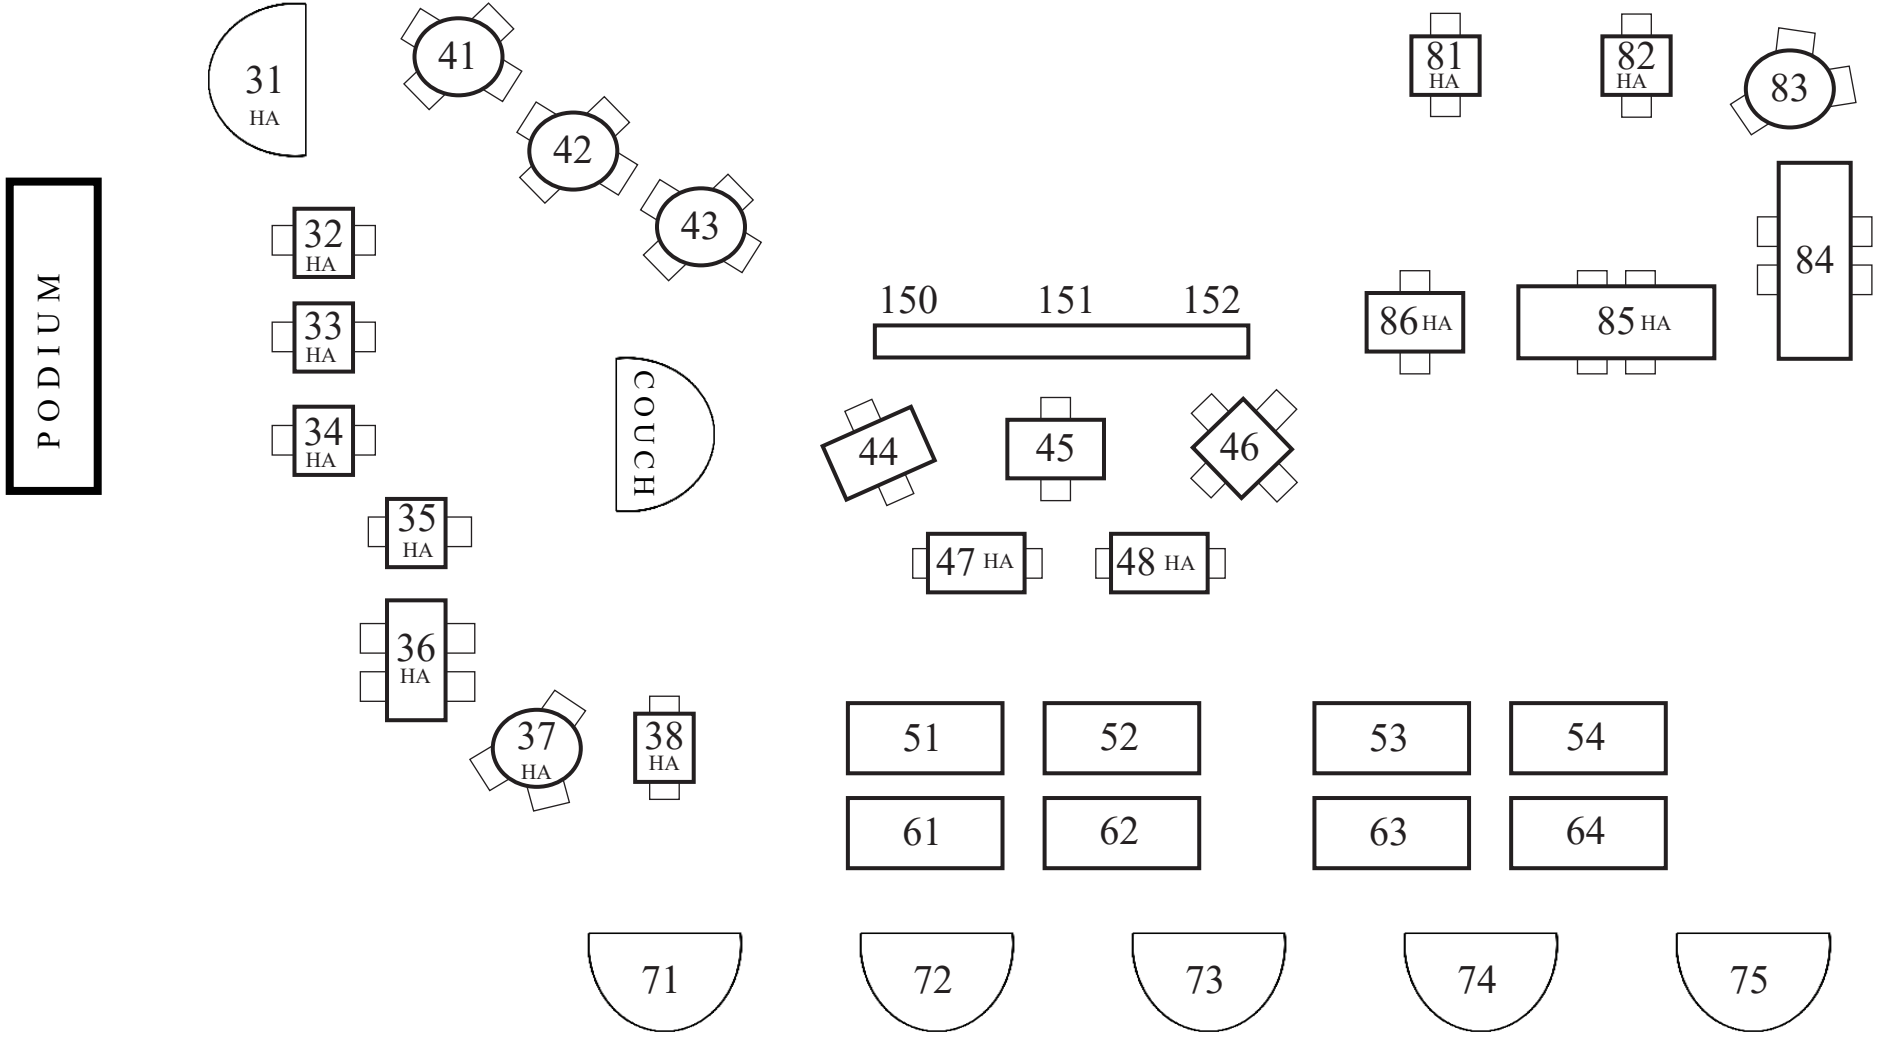

THE SALOON

STEAK & SEAFOOD

HA = Handicap accessible tables

All outside tables are handicap accessible.

COURTYARD